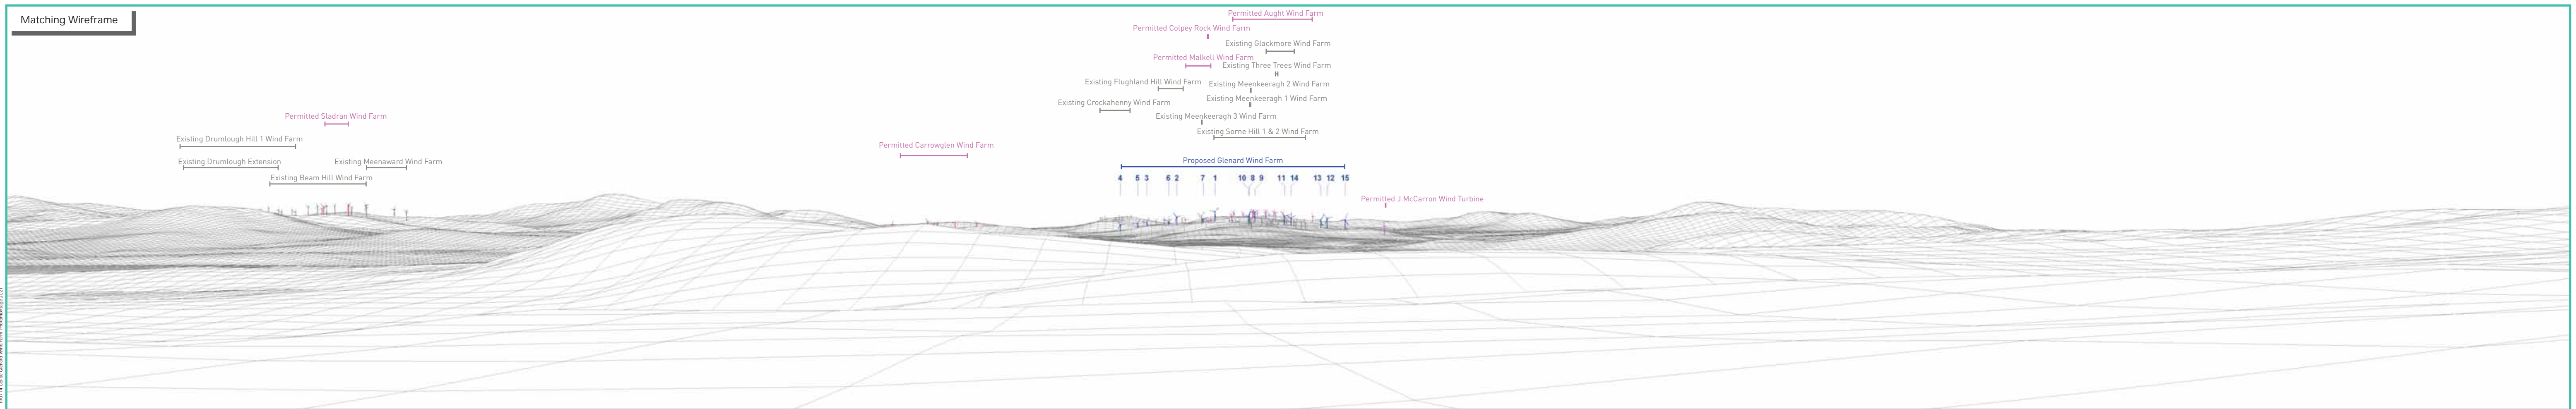

View point grid reference	(E) 624,277 (N) 932,801
Date of image taken	03.03.2020
Time of image taken	3:02pm
View point elevation	162m
Angle of Views	90° / 53.5°
View Direction (Image Centre)	92°
Horizontal extent of proposed turbines	7°
Distance to nearest proposed turbine	17.56km (T1)
Number of proposed turbines visible	15/15
Turbine Hub Height	107m
Turbine Tip Height	173m
Turbine Rotor Diameter	132m
Camera	Canon EOS 600D with 1.5x sensor
Lens	35mm prime. Equivalent zoom range 52.5mm
Tripod	Manfrotto 190X extended to approx 1.65m.
Map Licence	©Copyright of Ordnance Survey Ireland. All Rights Reserved. License No: AR 0021820

90° View Extent

Key Image at 120°

53.5° View Extent

Matching Wireframe

Do Nothing Scenario: Proposed development at Glenard does not proceed and permitted wind farms in the vicinity are constructed, view at 90°

Matching Wireframe

190114_Coillín Glenard Wind Farm (Photomontage) 2021

Proposed Photomontage with Cumulative at 90°

Matching Wireframe

Proposed Photomontage with Cumulative at 53.5°

Matching Wireframe

Permitted Carrowglen Wind Farm

Permitted Colpey Rock Wind Farm

Permitted Aught Wind Farm

Permitted Malkell Wind Farm

Existing Glackmore Wind Farm

Existing Three Trees Wind Farm

Existing Flugland Hill Wind Farm

Existing Meenkeeragh 2 Wind Farm