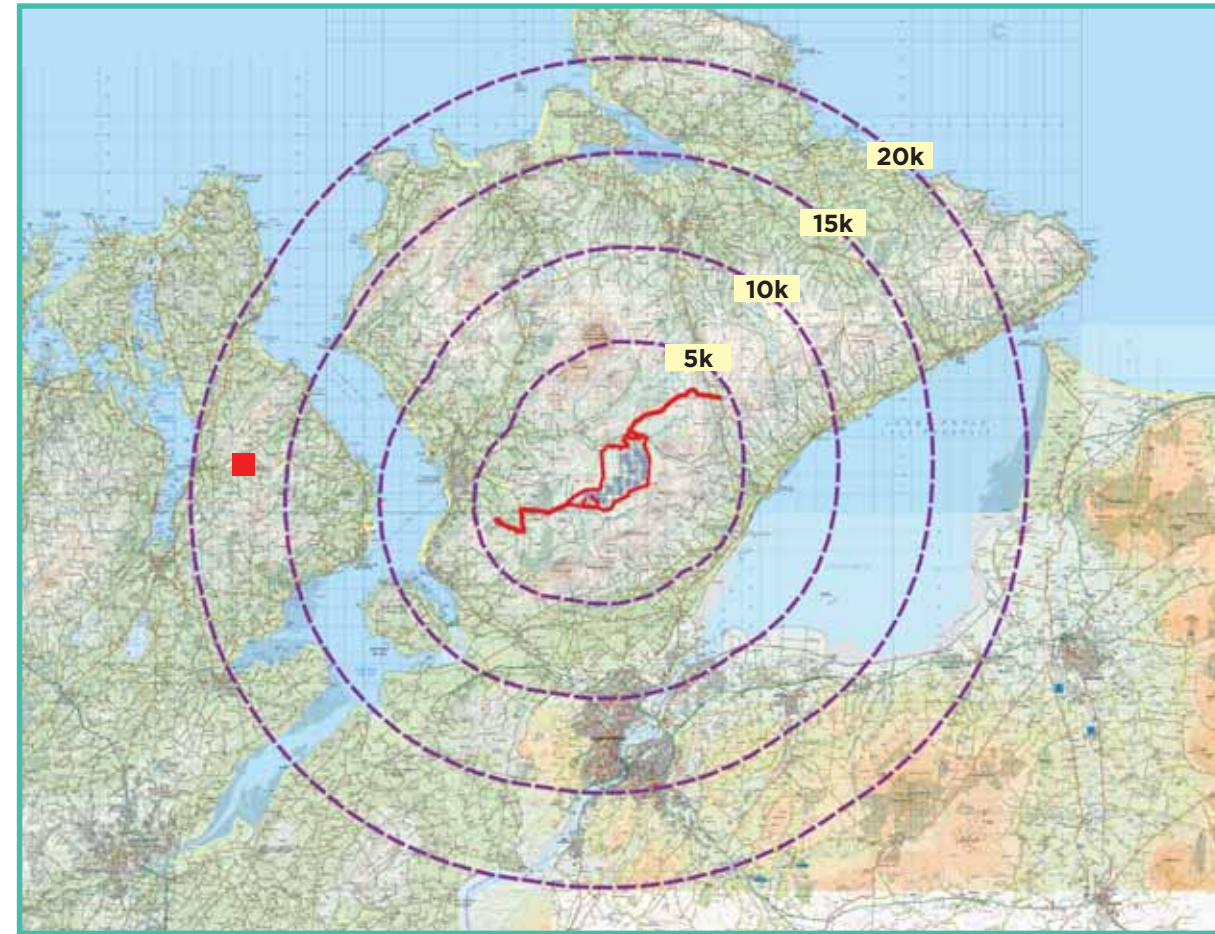

View Point 11

Gortally Co. Donegal

Photomontage 11

View Point: View from R247 regional road at a Co. Donegal scenic view in the townland of Gortally, approximately 17.5 km west of the of the nearest turbine.

View point grid reference	(E) 624,277 (N) 932,801
Date of image taken	03.03.2020
Time of image taken	3:02pm
View point elevation	162m
Angle of Views	90° / 53.5°
View Direction (Image Centre)	92°
Horizontal extent of proposed turbines	7°
Distance to nearest proposed turbine	17.56km (T1)
Number of proposed turbines visible	15/15
Turbine Hub Height	107m
Turbine Tip Height	173m
Turbine Rotor Diameter	132m
Camera	Canon EOS 600D with 1.5x sensor
Lens	35mm prime. Equivalent zoom range 52.5mm
Tripod	Manfrotto 190X extended to approx 1.65m.
Map Licence	©Copyright of Ordnance Survey Ireland. All Rights Reserved. License No: AR 0021820

View point relative to 20km radius.

View point relative to wind farm site (EIAR Site Boundary outlined in red).

Detail of view point location.

Map Legend

- Area shown in 90° view
- Area shown in 53.5° view
- View Point
- EIAR Site Boundary

90° View Extent

Key Image at 120°

53.5° View Extent

Matching Wireframe

Do Nothing Scenario: Proposed development at Glenard does not proceed and permitted wind farms in the vicinity are constructed, view at 90°